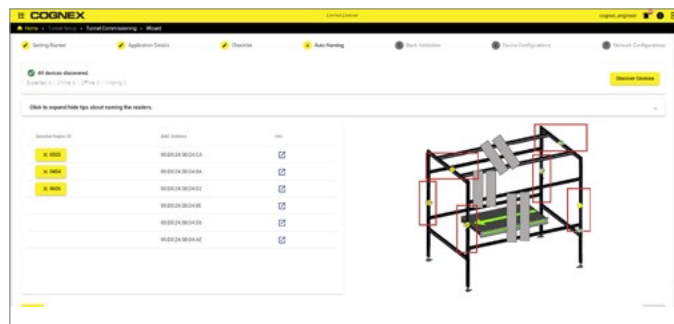

Code	Position	Result	Trigger	Part No.	Local Area	Width	Height
117446192214020017600077149548557	Code 128	5.824	Top	ZND-MVT380-Top-Top-FL-Left			
117446192214020017600077149548557	Code 128	5.777	Top	ZND-MVT380-Box-Top-Right			
117446192214020017600077149548557	Code 128	5.738	Top	ZND-MVT380-Box-Top-Left			
117446192214020017600077149548557	Code 128	5.809	Top	ZND-MVT380-Top-Top-Right			

Step-by-step wizards make tunnel commissioning easy by automatically discovering devices and identifying their physical locations so name and network settings can be automatically pushed. Dynamically validate belt coverage, box gapping, and box height requirements.