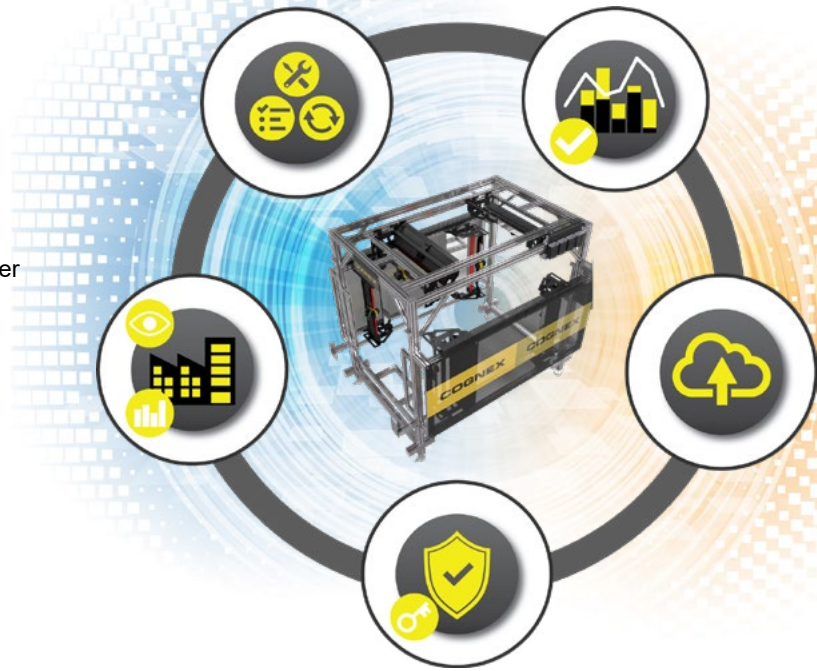

EDGE INTELLIGENCE TUNNEL MANAGER

Gather data and analytics from vision tunnels for real-time insights into logistics operations

Gain actionable insights into your logistics operations to minimize downtime and maximize throughput. Built upon Cognex's Edge Intelligence software platform, Tunnel Manager provides tools to setup, monitor, and optimize Modular Vision Tunnels. This software provides:

- **Tunnel Analytics:** Rich, contextual insights into tunnel performance
- **Setup and Commissioning:** Repeatable, reliable installation of Modular Vision Tunnels
- **Data Forwarding:** Easy integration with on-premise and cloud-based data systems

Tunnel Analytics

Rich, contextual insights into tunnel performance

Increase visibility into your operation through the collection, aggregation, and analysis of data from multiple devices simultaneously. Generate insights into tunnel performance, vendor compliance, and more to aid operational efficiency and revenue recovery initiatives. View a live stream of result and image data remotely to keep tabs on your system in real time. Query and filter data to view meaningful triggers that can help pinpoint root causes of performance issues.