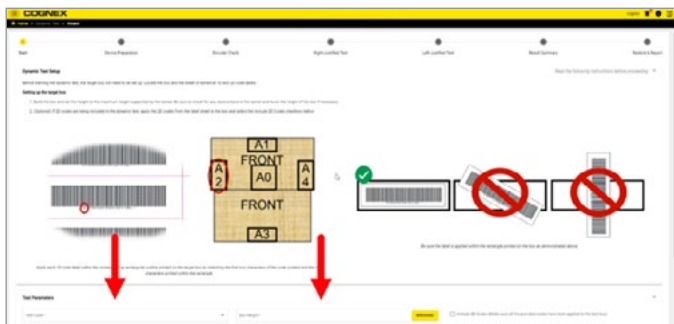

Code	Position	Result	Trigger	Part No.	Local Area	Width	Height
117446192214020017600077149548557	Code 128	5.824	Top	ZND-MVT380-Top-Top-FL-Left			
117446192214020017600077149548557	Code 128	5.777	Top	ZND-MVT380-Box-Top-Right			
117446192214020017600077149548557	Code 128	5.738	Top	ZND-MVT380-Box-Top-Left			
117446192214020017600077149548557	Code 128	5.809	Top	ZND-MVT380-Top-Top-Right			

Step-by-step wizards make tunnel commissioning easy by automatically discovering devices and identifying their physical locations so name and network settings can be automatically pushed. Dynamically validate belt coverage, box gapping, and box height requirements.