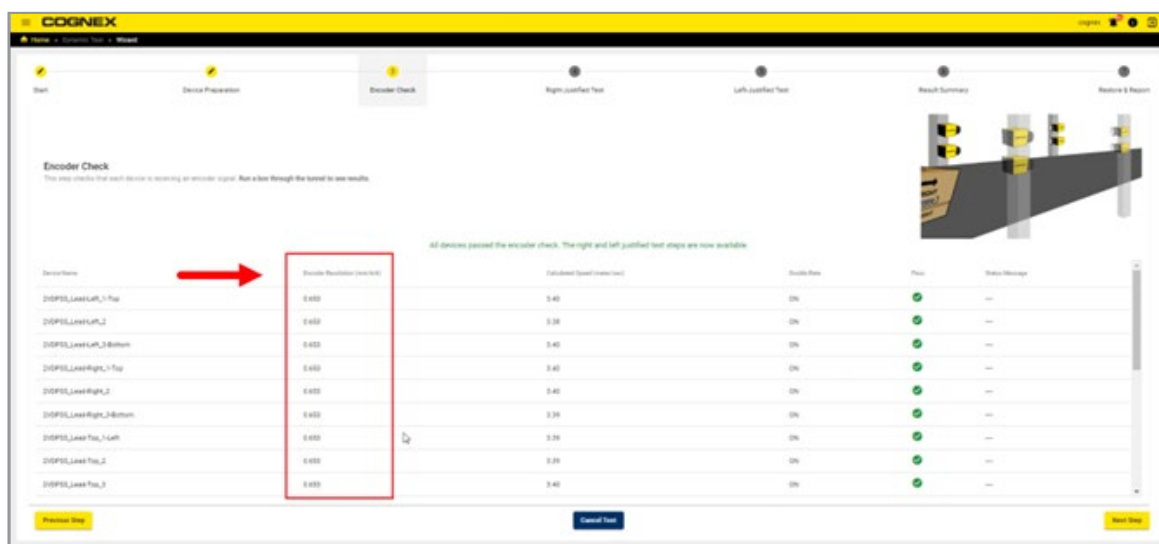

Tunnel Analytics

Rich, contextual insights into tunnel performance

Increase visibility into your operation through the collection, aggregation, and analysis of data from multiple devices simultaneously. Generate insights into tunnel performance, vendor compliance, and more to aid operational efficiency and revenue recovery initiatives. View a live stream of result and image data remotely to keep tabs on your system in real time. Query and filter data to view meaningful triggers that can help pinpoint root causes of performance issues.

Code	Position	Result	Trigger	Part No.	Local Area	Width	Height
117446192214020017600077149548557	Code 128	5.824	Top	ZND-MVT380-Top-Top-FL-Left			
117446192214020017600077149548557	Code 128	5.777	Top	ZND-MVT380-Box-Top-Right			
117446192214020017600077149548557	Code 128	5.738	Top	ZND-MVT380-Box-Top-Left			
117446192214020017600077149548557	Code 128	5.809	Top	ZND-MVT380-Top-Top-Right			

Step-by-step wizards make tunnel commissioning easy by automatically discovering devices and identifying their physical locations so name and network settings can be automatically pushed. Dynamically validate belt coverage, box gapping, and box height requirements.