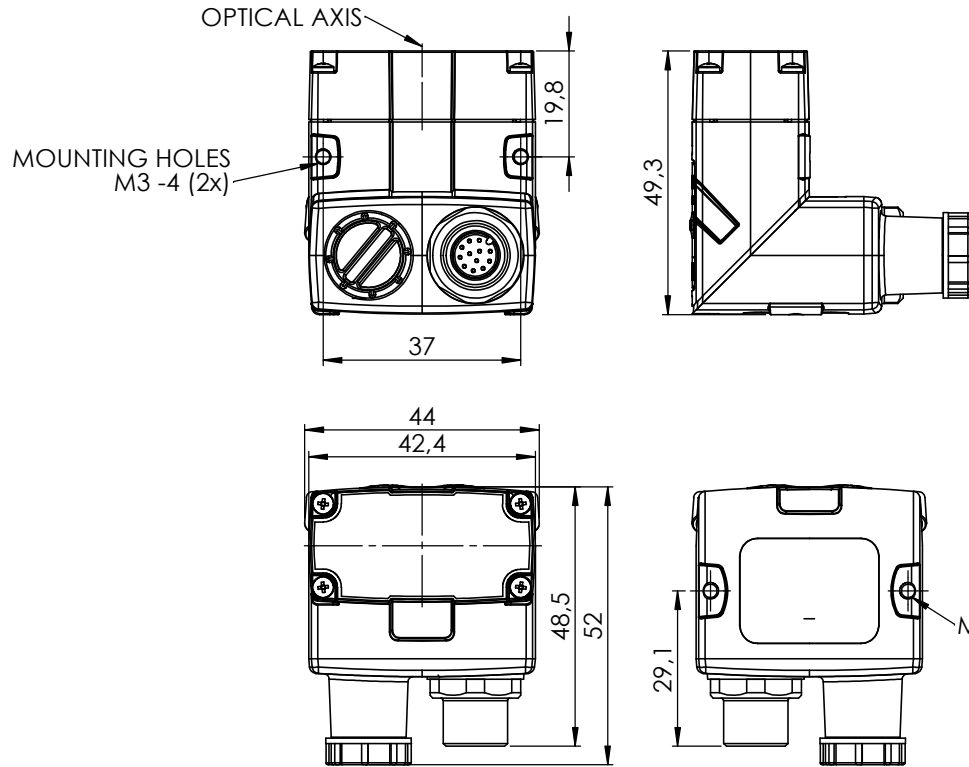

ANGLED CONFIGURATION:

STRAIGHT CONFIGURATION:

This document is proprietary to Cognex Corp., Natick, MA, and may not be used in any way, disclosed to others, or reproduced, in whole or in part, except as expressly authorized by Cognex in writing. Any permitted reproduction of this document must include this notice. ©2012 Cognex Corp. All rights reserved.

Material:	---	COGNEX	
Volume:	---		
Weight:	---		
General Tolerances		Title DM260 ETHERNET, 6.2 mm Lens, Manual Focus	
X.X	± 0,1	DataMan 260	
X.XX	± 0,05		
Drawn	---	Size A3	Date 22.04.2015
Approved	RD	Scale 1:1	Unit mm
		Dwg No.	Rev 2