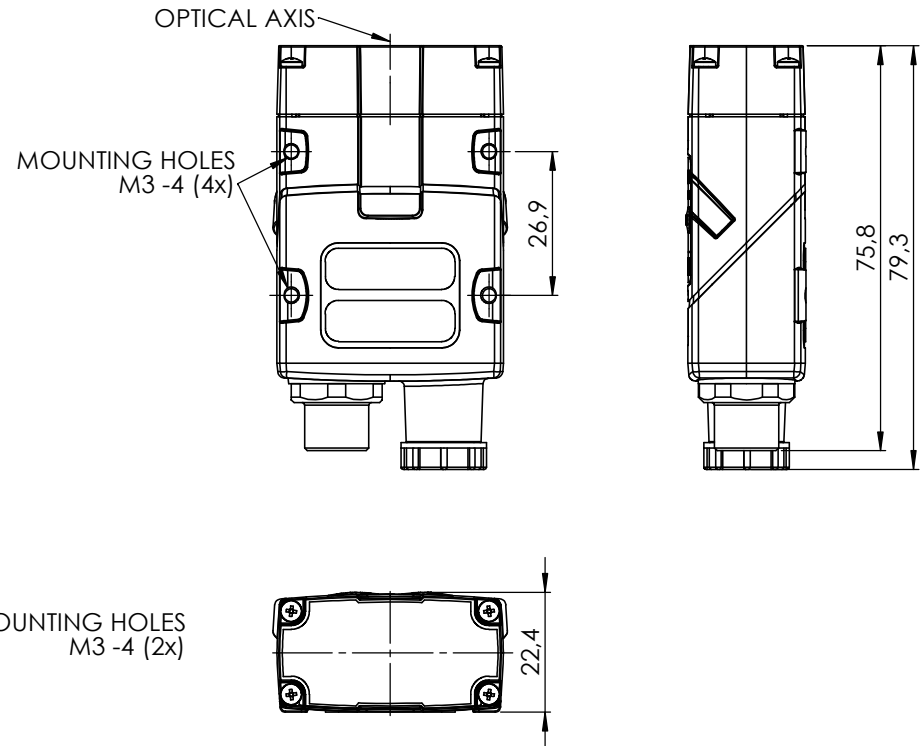

ANGLED CONFIGURATION:

STRAIGHT CONFIGURATION:

This document is proprietary to Cognex Corp., Natick, MA, and may not be used in any way, disclosed to others, or reproduced, in whole or in part, except as expressly authorized by Cognex in writing. Any permitted reproduction of this document must include this notice. ©2012 Cognex Corp. All rights reserved.

Material:	---	COGNEX	
Volume:	---		
Weight:	---		
General Tolerances		Title DM260 ETHERNET, 6.2 mm Lens, Manual Focus	
X.X	± 0,1	DataMan 260	
X.XX	± 0,05		
Drawn	---	Size A3	Date 22.04.2015
Approved	RD	Scale 1:1	Unit mm
		Dwg No.	Rev 2